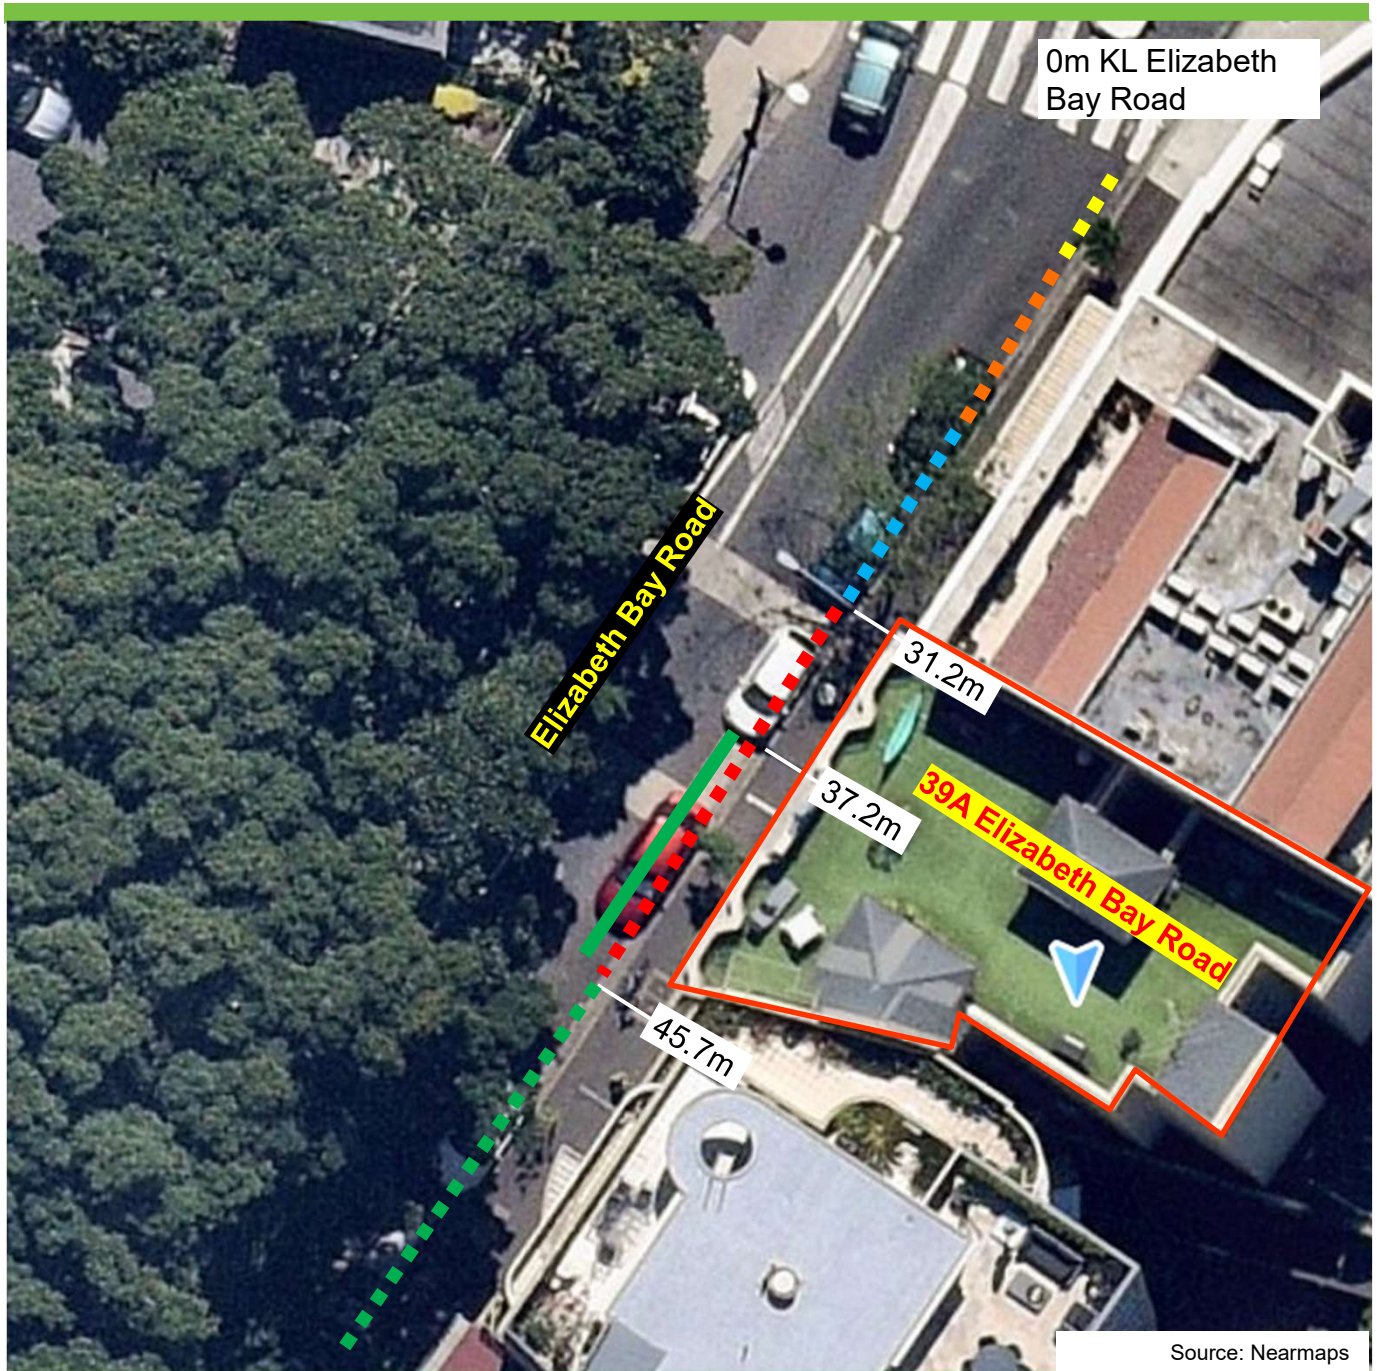

Proposal

Elizabeth Bay Road, Elizabeth Bay Proposed parking changes

Existing

- ■ ■ "No Stopping"
- ■ ■ "No Parking 8am-11pm Mon-Sat"
- ■ ■ "1P 8am-10pm Permit Holders Excepted Area 19"
- ■ ■ "Disability Only Parking"
- ■ ■ "Loading Zone 8.30am-6pm Mon-Fri 8.30am-12.30pm Sat"

Proposed

- "1P 8am-10pm Permit Holders Excepted Area 19"